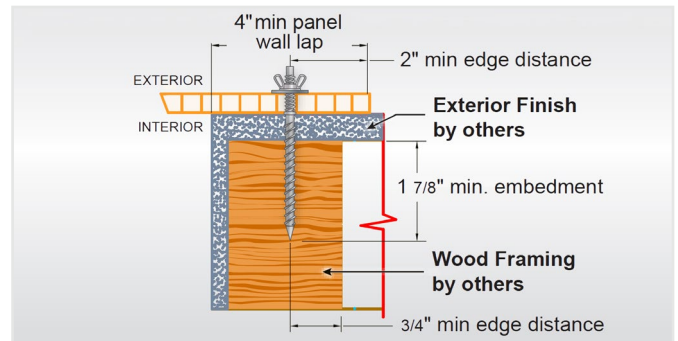

## Warp

(highest point of the sheet when place on a flat surface)

### Length of IntePro is 96"

- If the Width is 48", the Tolerance is  $< 3/4"$

## Easy Installation!

IntePro® Storm Panels have passed the criteria of Wind Zone 4 and Miami-Dade County set forth in ASTM E 1886-12 and ASTM E 1996-12a.

Standard size of IntePro® 16mm material is available in a 4'x8' panel which is compatible with a variety of existing fasteners and channels, or, they can be cut to size and installed with common construction tools and fasteners. Custom sizes are available upon request.