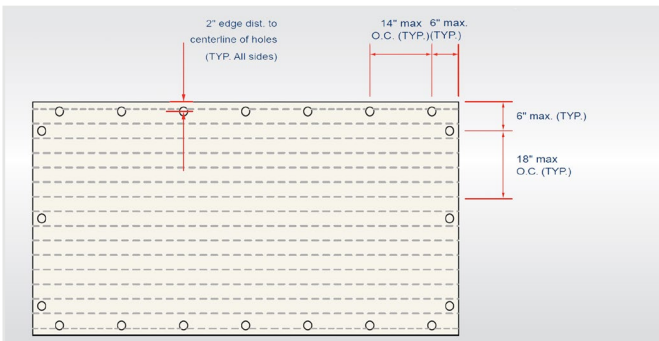

## Warp

(highest point of the sheet when place on a flat surface)

### Length of IntePro is 96"

- If the Width is 48", the Tolerance is  $< 3/4"$

## Easy Installation!

IntePro® Storm Panels have passed the criteria of Wind Zone 4 and Miami-Dade County set forth in ASTM E 1886-12 and ASTM E 1996-12a.

Standard size of IntePro® 16mm material is available in a 4'x8' panel which is compatible with a variety of existing fasteners and channels, or, they can be cut to size and installed with common construction tools and fasteners. Custom sizes are available upon request.